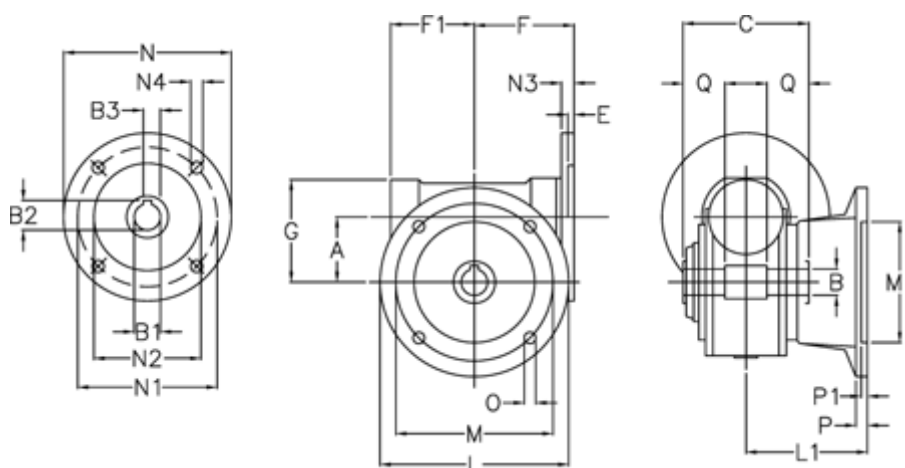

Article number: 390203000742210

Description: Worm gear
VF 30-F2-7-63B5

Measures

A	= 30	F1	= 46	N2	= 95
B	= 14 H7	G	= 50	N3	= 8
B1 E7	= 11	L	= 80	N4	= 9.5
B2	= 12.8	L1	= 50.5	O	= 6.5
B3 H9	= 4	M	= 65	P	= 6
C	= 55	M1	= 50	P1	= 4
E	= 5.5	N	= 140	Q	= 20.5
F	= 52	N1	= 115		